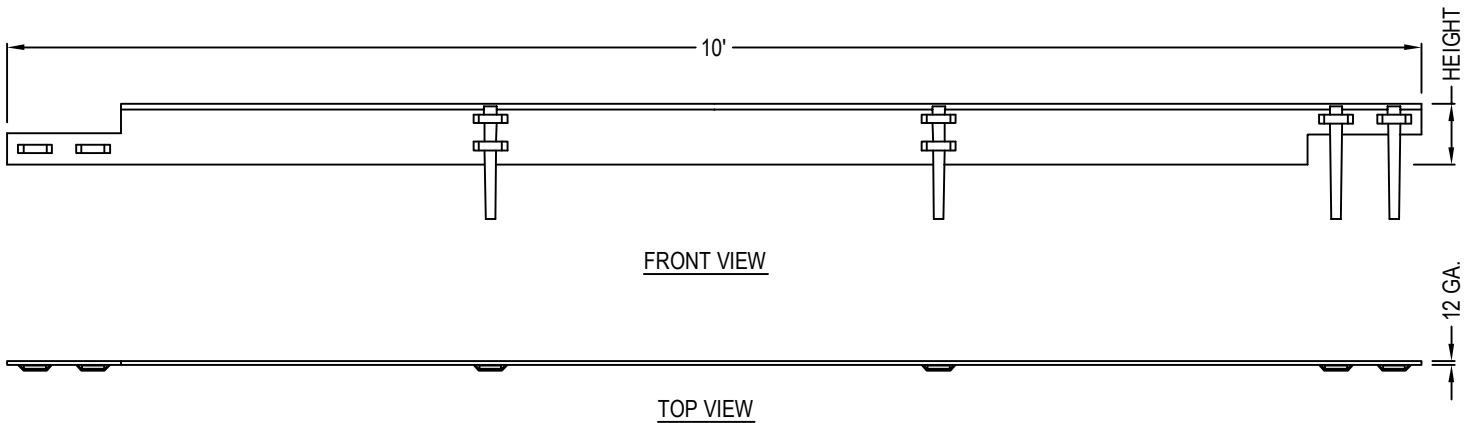

SELECT DESIRED HEIGHT:

4"

6"

SELECT DESIRED FINISH:

GREEN

BROWN

BLACK

PERSPECTIVE

**SPECIFICATIONS:**

**HEIGHT:** 4" OR 6"

**LENGTH:** 10'

**THICKNESS:** 12 GA.

**FINISH:** GREEN, BROWN, OR BLACK

**STAKE TYPE:** INTERLOCKING

**NOTES:**

1. INSTALLATION TO BE COMPLETED IN ACCORDANCE WITH MANUFACTURER'S SPECIFICATIONS.
2. DO NOT SCALE DRAWING.
3. THIS DRAWING IS INTENDED FOR USE BY ARCHITECTS, ENGINEERS, CONTRACTORS, CONSULTANTS AND DESIGN PROFESSIONALS FOR PLANNING PURPOSES ONLY. THIS DRAWING MAY NOT BE USED FOR CONSTRUCTION.
4. ALL INFORMATION CONTAINED HEREIN WAS CURRENT AT THE TIME OF DEVELOPMENT BUT MUST BE REVIEWED AND APPROVED BY THE PRODUCT MANUFACTURER TO BE CONSIDERED ACCURATE.
5. CONTRACTOR'S NOTE: FOR PRODUCT AND COMPANY INFORMATION VISIT [www.CADdetails.com/info](http://www.CADdetails.com/info) AND ENTER REFERENCE NUMBER 5247-001

**EDGING PRODUCTS**

ECOEDGE: 10' X 12 GA. X 4" OR 6" STEEL EDGING