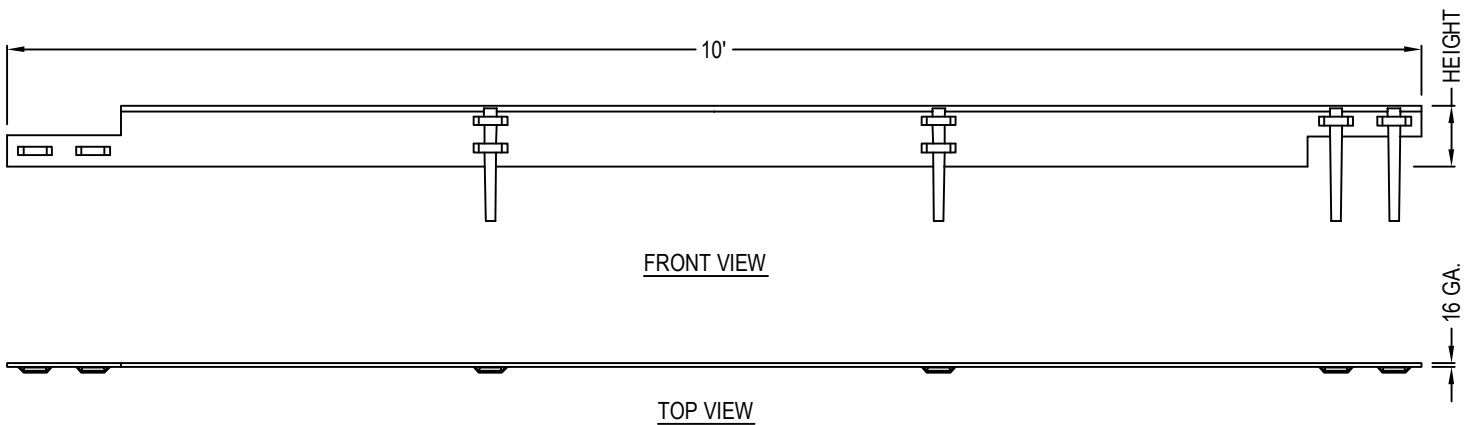

SELECT DESIRED HEIGHT:

4"

6"

SELECT DESIRED FINISH:

GREEN

BROWN

BLACK

PERSPECTIVE

FRONT VIEW

TOP VIEW

**SPECIFICATIONS:**

**HEIGHT:** 4" OR 6"

**LENGTH:** 10'

**THICKNESS:** 16 GA.

**FINISH:** GREEN, BROWN, OR BLACK

**STAKE TYPE:** INTERLOCKING

**EDGING PRODUCTS**

ECOEDGE: 10' X 16 GA. X 4" OR 6" STEEL EDGING