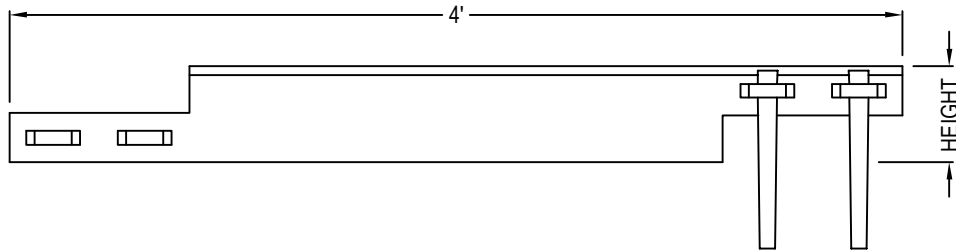

SELECT DESIRED HEIGHT:

4"

6"

SELECT DESIRED FINISH:

GREEN

BROWN

BLACK

RAW

PERSPECTIVE

FRONT VIEW

TOP VIEW

SPECIFICATIONS:

HEIGHT: 4" OR 6"

LENGTH: 4'

THICKNESS: 1/8"

FINISH: GREEN, BROWN, BLACK, OR RAW

STAKE TYPE: INTERLOCKING

NOTES:

1. INSTALLATION TO BE COMPLETED IN ACCORDANCE WITH MANUFACTURER'S SPECIFICATIONS.
2. DO NOT SCALE DRAWING.
3. THIS DRAWING IS INTENDED FOR USE BY ARCHITECTS, ENGINEERS, CONTRACTORS, CONSULTANTS AND DESIGN PROFESSIONALS FOR PLANNING PURPOSES ONLY. THIS DRAWING MAY NOT BE USED FOR CONSTRUCTION.
4. ALL INFORMATION CONTAINED HEREIN WAS CURRENT AT THE TIME OF DEVELOPMENT BUT MUST BE REVIEWED AND APPROVED BY THE PRODUCT MANUFACTURER TO BE CONSIDERED ACCURATE.
5. CONTRACTOR'S NOTE: FOR PRODUCT AND COMPANY INFORMATION VISIT www.CADdetails.com/info AND ENTER REFERENCE NUMBER 5247-015

EDGING PRODUCTS

ARBOREDGE: 4' X 1/8" X 4" OR 6" TREE RING SECTIONS